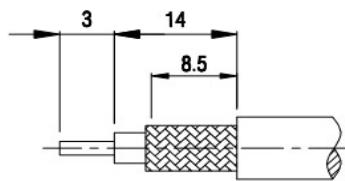

B-660

BNC Stecker crimp / RG213, RF400

NO	DESCRIPTION	MATERIAL	Q'TY	FINISH
1	BODY 1	BRASS	1	NICKEL
2	RUBBER	SI RUBBER	1	RUBBER
3	WASHER 1	BRASS	1	NICKEL
4	WASHER 2	BRASS	1	NICKEL
5	WASHER 3	BRASS	1	NICKEL
6	INSULATION	TEFLON	1	TEFLON
7	BODY 2	BRASS	1	NICKEL
8	BODY 3	BRASS	1	NICKEL
9	PIN	BRASS	1	GOLD
10	RING	BRASS	1	NICKEL