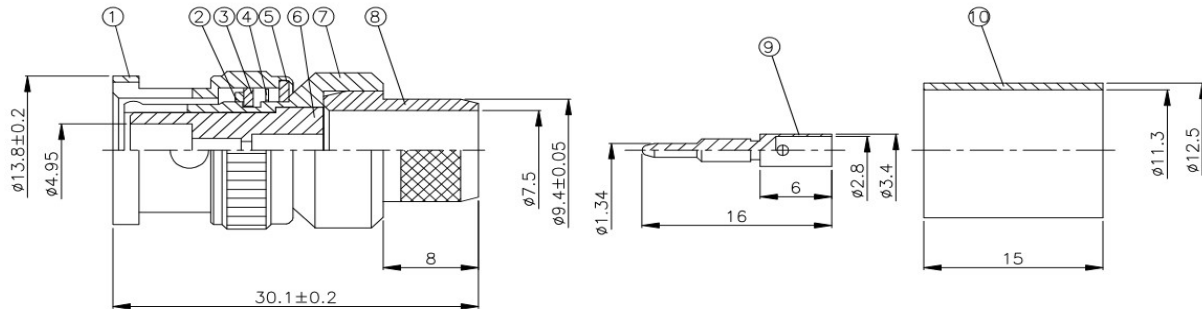

B-660

BNC Stecker crimp / RG213, RF400

NO	DESCRIPTION	MATERIAL	Q'TY	FINISH
1	BODY 1	BRASS	1	NICKEL
2	RUBBER	SI RUBBER	1	RUBBER
3	WASHER 1	BRASS	1	NICKEL
4	WASHER 2	BRASS	1	NICKEL
5	WASHER 3	BRASS	1	NICKEL
6	INSULATION	TEFLON	1	TEFLON
7	BODY 2	BRASS	1	NICKEL
8	BODY 3	BRASS	1	NICKEL
9	PIN	BRASS	1	GOLD
10	RING	BRASS	1	NICKEL